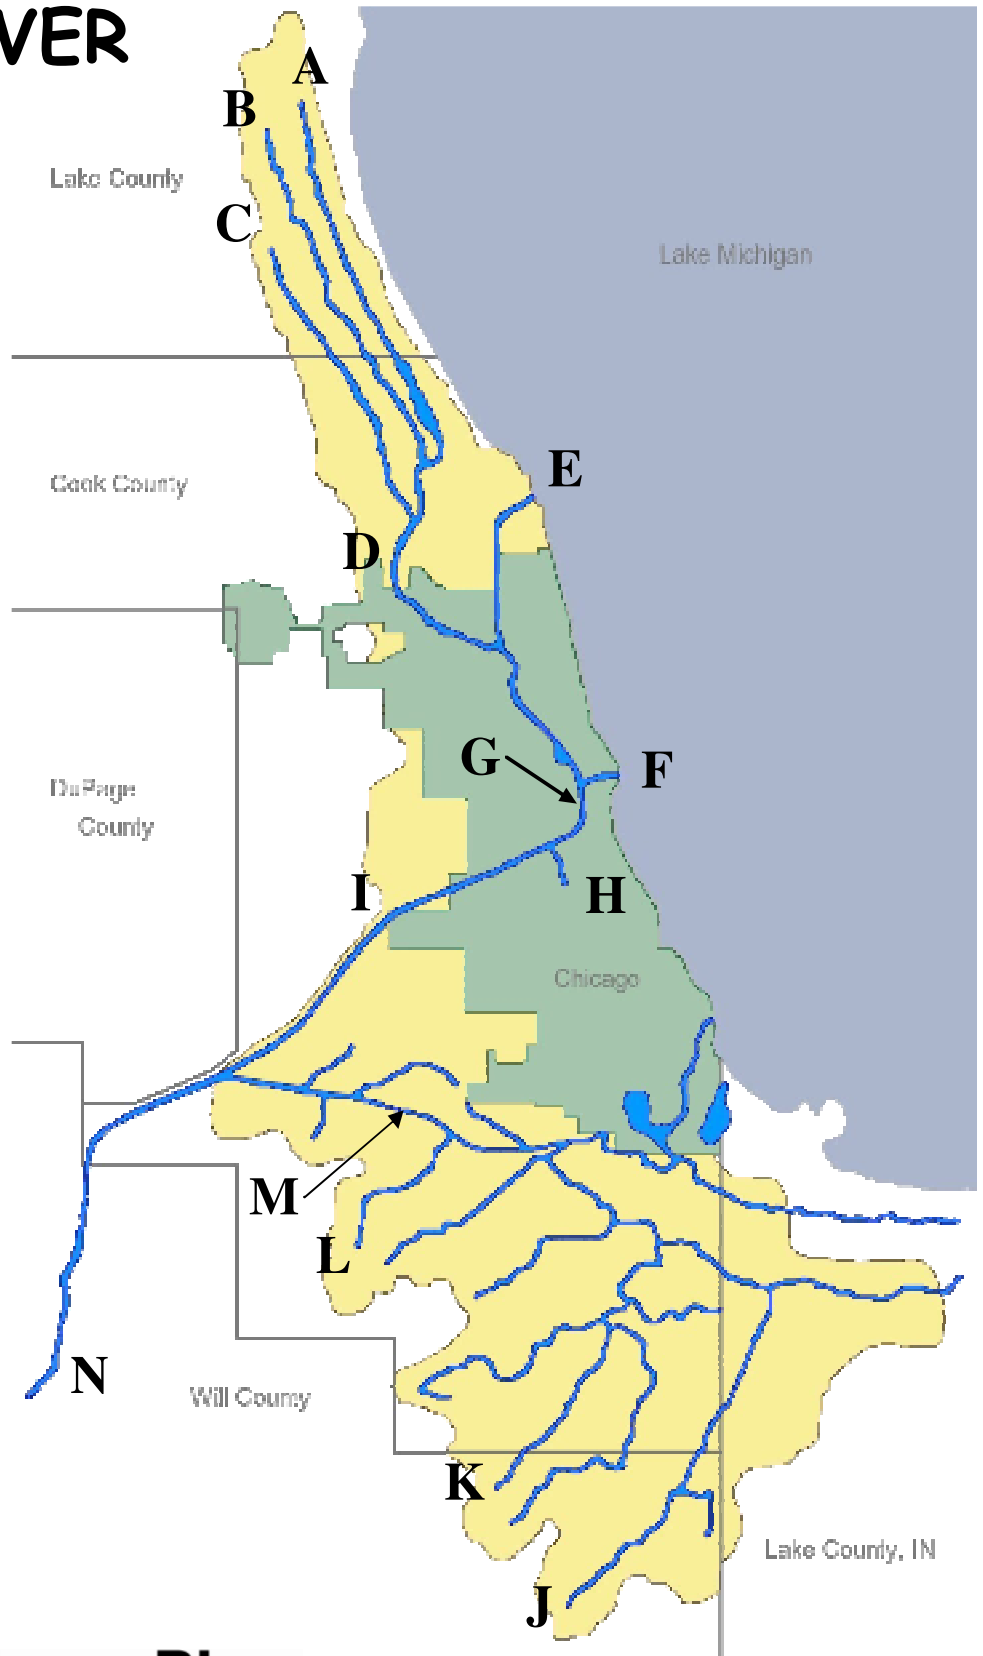

GETTING READY

CHICAGO RIVER MAP/PUZZLE

- A. Skokie River
- B. Middle Fork of the North Branch
- C. West Fork of the North Branch
- D. North Branch of the Chicago River
- E. North Shore Channel
- F. Main Branch of the Chicago River
- G. South Branch of the Chicago River
- H. Bubbly Creek
- I. Chicago Sanitary & Ship Canal
- J. Plum Creek
- K. Thorn Creek
- L. Tinley Creek
- M. Cal-Sag Channel
- N. Des Plaines River

Friends of the Chicago River

28 East Jackson, Suite 1800 • Chicago, Illinois 60604-2272
tel 312.939.0490 • fax 312.939.0931 • www.chicagoriver.org